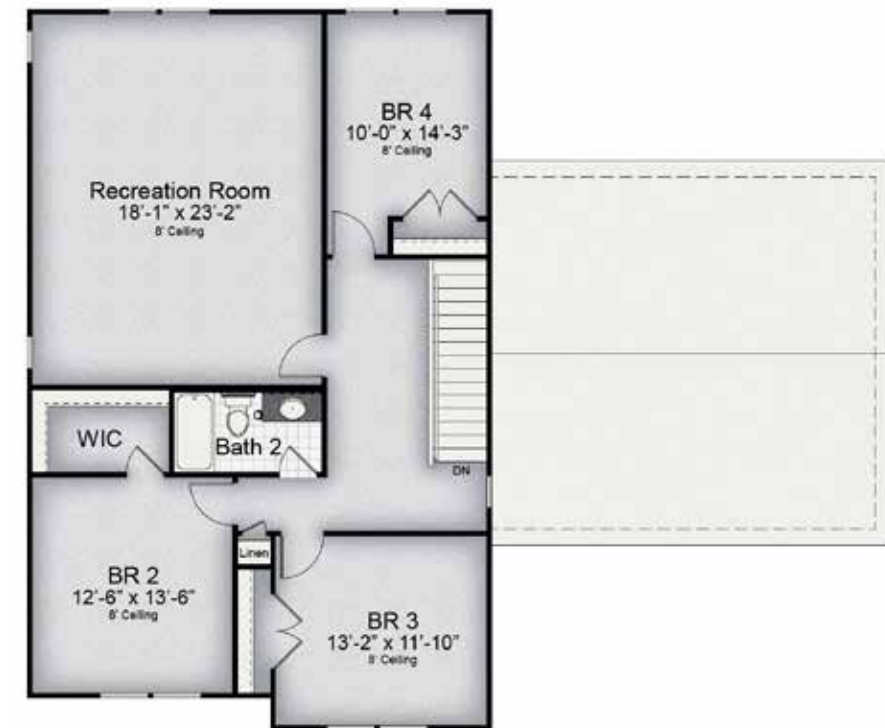

GERMAN COTTAGE

EXTERIOR DESIGN

~2,457 SQUARE FEET

Available with optional 6' deep front porch

CRAFTSMAN

EXTERIOR DESIGN

~2,457 SQUARE FEET

Available with optional 6' deep front porch

VICTORIAN

EXTERIOR DESIGN

~2,457 SQUARE FEET

Available with optional 6' deep front porch

CHARLESTON

EXTERIOR DESIGN

~2,457 SQUARE FEET

Available with optional 6' deep front porch

THE CHARLOTTE

Traditional Collection

MODERN FARMHOUSE

EXTERIOR DESIGN

~2,457 SQ FT

Additional exterior designs are available. Available with optional 6' deep front porch. See back panel for more information.

2ND FLOOR OPTIONAL
POWDER BATH/CLOSET

GOURMET
KITCHEN
OPTION

BASE 1ST FLOOR
~2,457 SQUARE FEET

FIRST FLOOR

BASE 2ND FLOOR
~2,457 SQUARE FEET

SECOND FLOOR OPTIONS