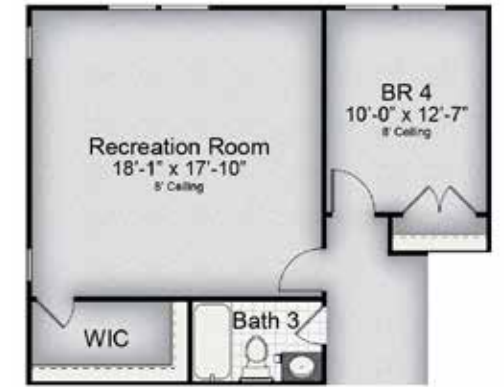

VICTORIAN

EXTERIOR DESIGN

~2,457 SQUARE FEET

Available with optional 6' deep front porch

CHARLESTON

EXTERIOR DESIGN

~2,457 SQUARE FEET

Available with optional 6' deep front porch

THE CHARLOTTE

Traditional Collection

MODERN FARMHOUSE

EXTERIOR DESIGN

~2,457 SQ FT

Additional exterior designs are available. Available with optional 6' deep front porch. See back panel for more information.

AUTUMNWOOD

For more information
call 919-249-7008 or visit
AutumnwoodNewHomes.com

1ST FLOOR OPTIONAL
BEDROOM #5

1ST FLOOR OPTIONAL
LIVING/STUDY

2ND FLOOR OPTIONAL MASTER BEDROOM #2

2ND FLOOR OPTIONAL
BATH 3/CLOSET

2ND FLOOR OPTIONAL
POWDER BATH/CLOSET

GOURMET
KITCHEN
OPTION

BASE 1ST FLOOR
~2,457 SQUARE FEET

FIRST FLOOR

BASE 2ND FLOOR
~2,457 SQUARE FEET

SECOND FLOOR OPTIONS