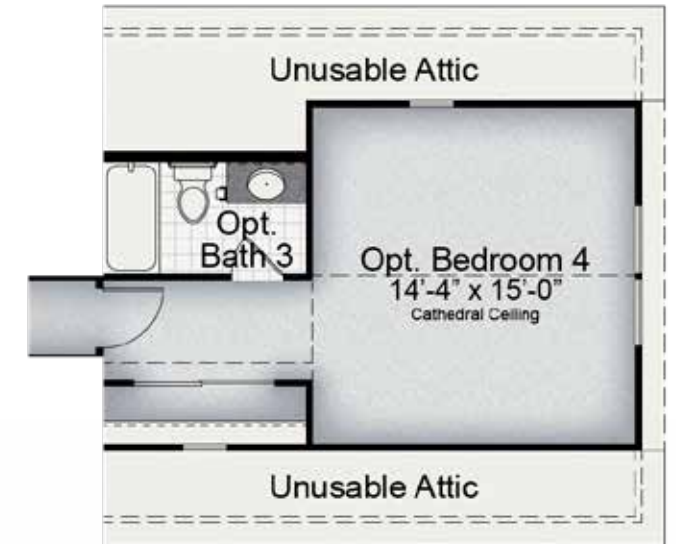

THE CAROLINE

Traditional Collection

COASTAL COTTAGE

EXTERIOR DESIGN

~2,116 SQ FT

Additional exterior designs are available. Available with optional 6' deep front porch. See back panel for more information.

AUTUMNWOOD

For more information
call 919-249-7008 or visit
AutumnwoodNewHomes.com

1ST FLOOR
~2,116 SQUARE FEET

FIRST FLOOR

2ND FLOOR
~2,116 SQUARE FEET

SECOND FLOOR OPTIONS

OPTION BEDROOM #4