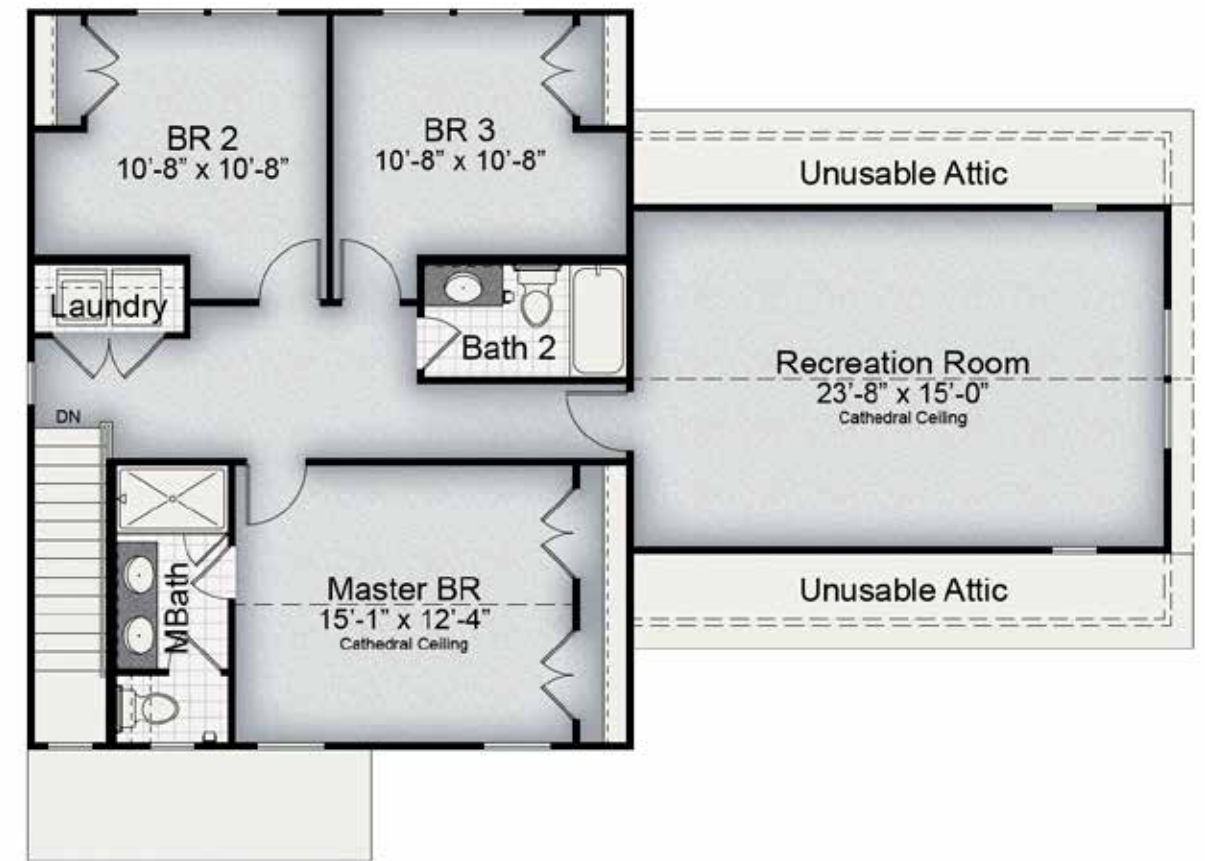

GEORGIAN

EXTERIOR DESIGN

~2,116 SQUARE FEET

Available with optional 6' deep front porch

COLONIAL

EXTERIOR DESIGN

~2,116 SQUARE FEET

Available with optional 6' deep front porch

FRENCH COUNTRY

EXTERIOR DESIGN

~2,116 SQUARE FEET

Available with optional 6' deep front porch

RUSTIC

EXTERIOR DESIGN

~2,116 SQUARE FEET

Shown with optional 6' deep front porch

THE CAROLINE

Traditional Collection

COASTAL COTTAGE

EXTERIOR DESIGN

~2,116 SQ FT

Additional exterior designs are available. Available with optional 6' deep front porch. See back panel for more information.

AUTUMNWOOD

For more information
call 919-249-7008 or visit
AutumnwoodNewHomes.com

1ST FLOOR
~2,116 SQUARE FEET

FIRST FLOOR

2ND FLOOR
~2,116 SQUARE FEET

SECOND FLOOR OPTIONS

OPTION BEDROOM #4