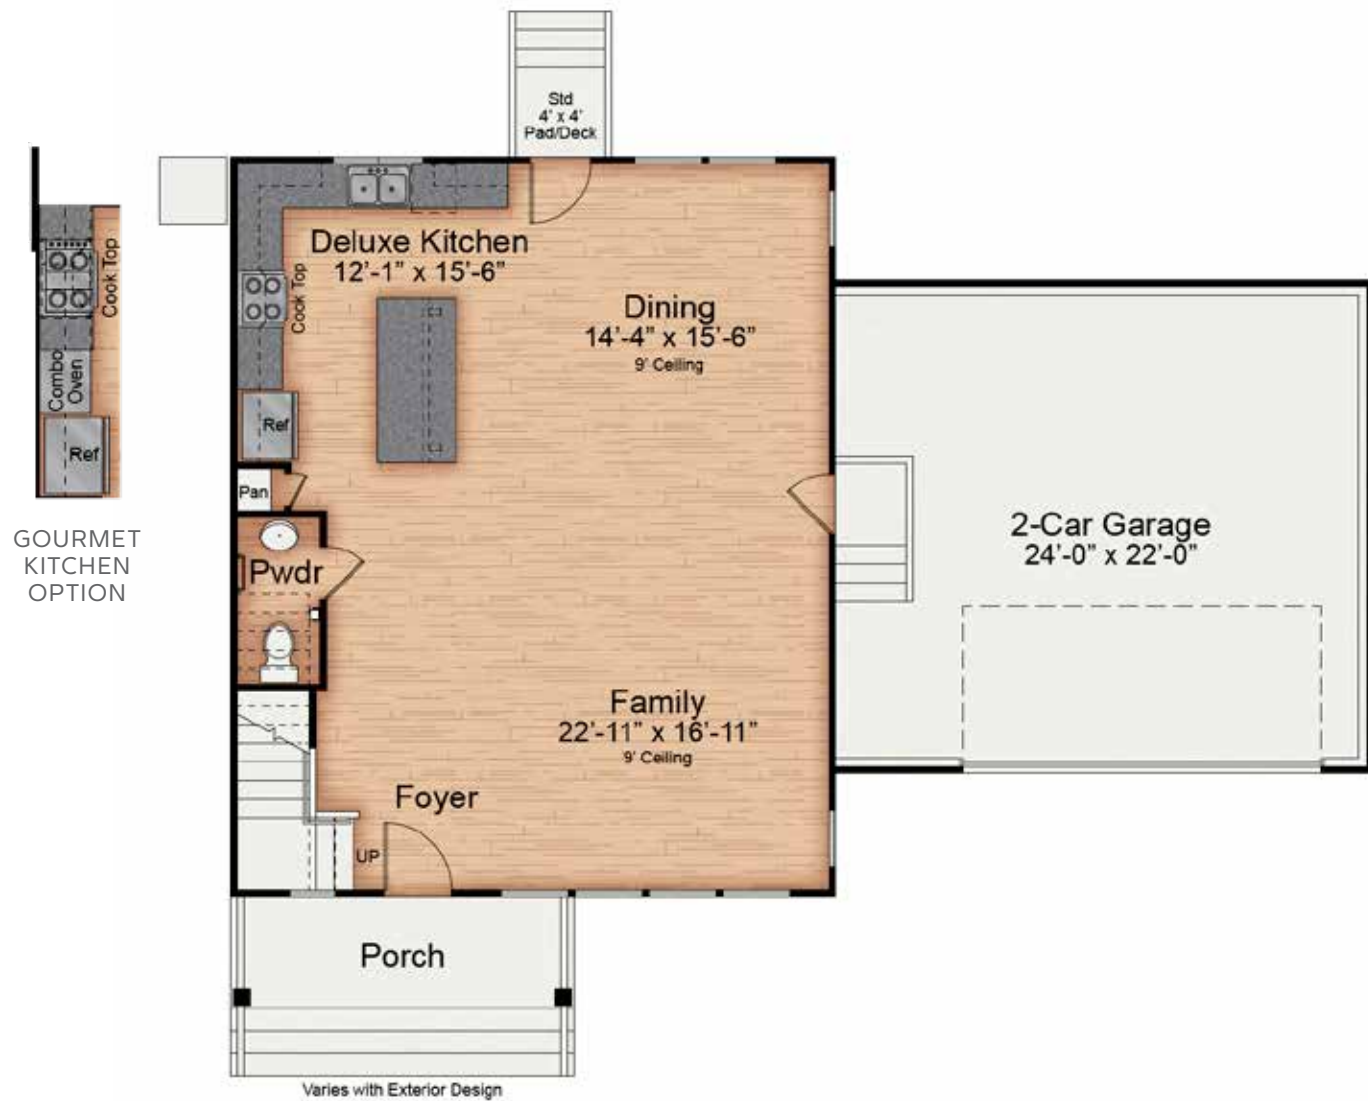

GEORGIAN

EXTERIOR DESIGN

~2,116 SQUARE FEET

Available with optional 6' deep front porch

COLONIAL

EXTERIOR DESIGN

~2,116 SQUARE FEET

Available with optional 6' deep front porch

FRENCH COUNTRY

EXTERIOR DESIGN

~2,116 SQUARE FEET

Available with optional 6' deep front porch

RUSTIC

EXTERIOR DESIGN

~2,116 SQUARE FEET

Shown with optional 6' deep front porch

THE CAROLINE

Traditional Collection

COASTAL COTTAGE

EXTERIOR DESIGN

~2,116 SQ FT

Additional exterior designs are available. Available with optional 6' deep front porch. See back panel for more information.

AUTUMNWOOD

For more information
call 919-249-7008 or visit
AutumnwoodNewHomes.com

1ST FLOOR
~2,116 SQUARE FEET

FIRST FLOOR

2ND FLOOR
~2,116 SQUARE FEET

SECOND FLOOR OPTIONS

OPTION BEDROOM #4