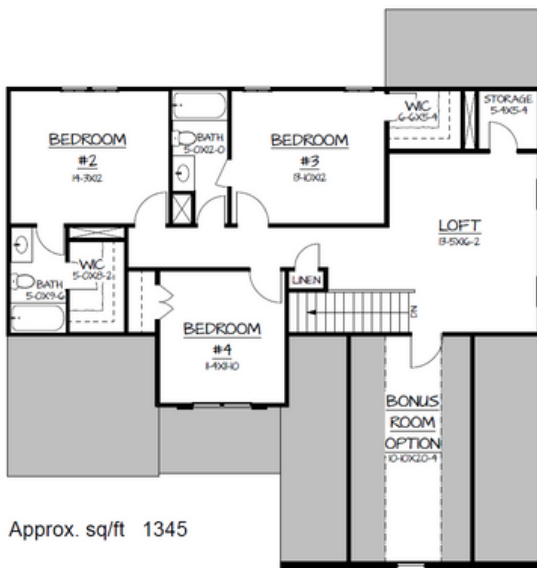

The Constance

Sq Footage	2,797
Bedrooms	4
Bathrooms	3.1
Garages	2