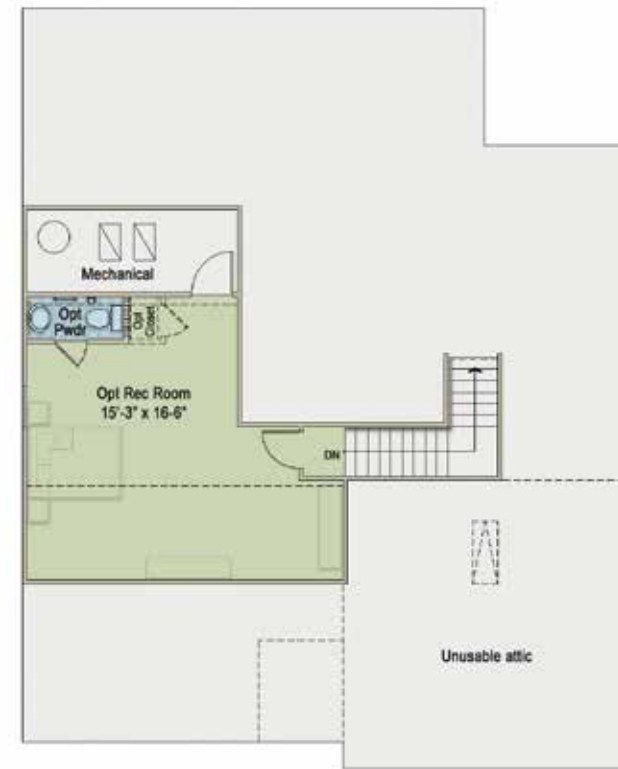

 For more information call 919-249-7008 or visit E1Homes.com.

STANDARD FLOOR PLAN (NO 2ND FLOOR)
~1,800 SQUARE FEET

FIRST FLOOR

W/ OPTIONAL REC ROOM
~2,289 SQUARE FEET

W/ OPTIONAL BEDROOM #4
~2,289 SQUARE FEET

1ST FLOOR W/ STAIRCASE FOR 2ND FLOOR

SECOND FLOOR OPTIONS