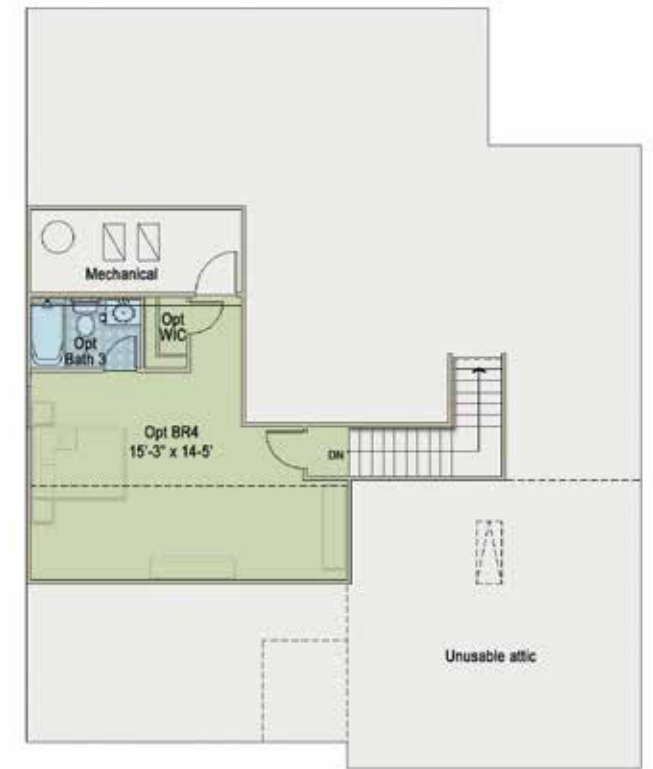

 For more information call 919-249-7008 or visit E1Homes.com.

STANDARD FLOOR PLAN (NO 2ND FLOOR)
~1,800 SQUARE FEET

FIRST FLOOR

W/ OPTIONAL REC ROOM
~2,289 SQUARE FEET

W/ OPTIONAL BEDROOM #4
~2,289 SQUARE FEET

1ST FLOOR W/ STAIRCASE FOR 2ND FLOOR

SECOND FLOOR OPTIONS