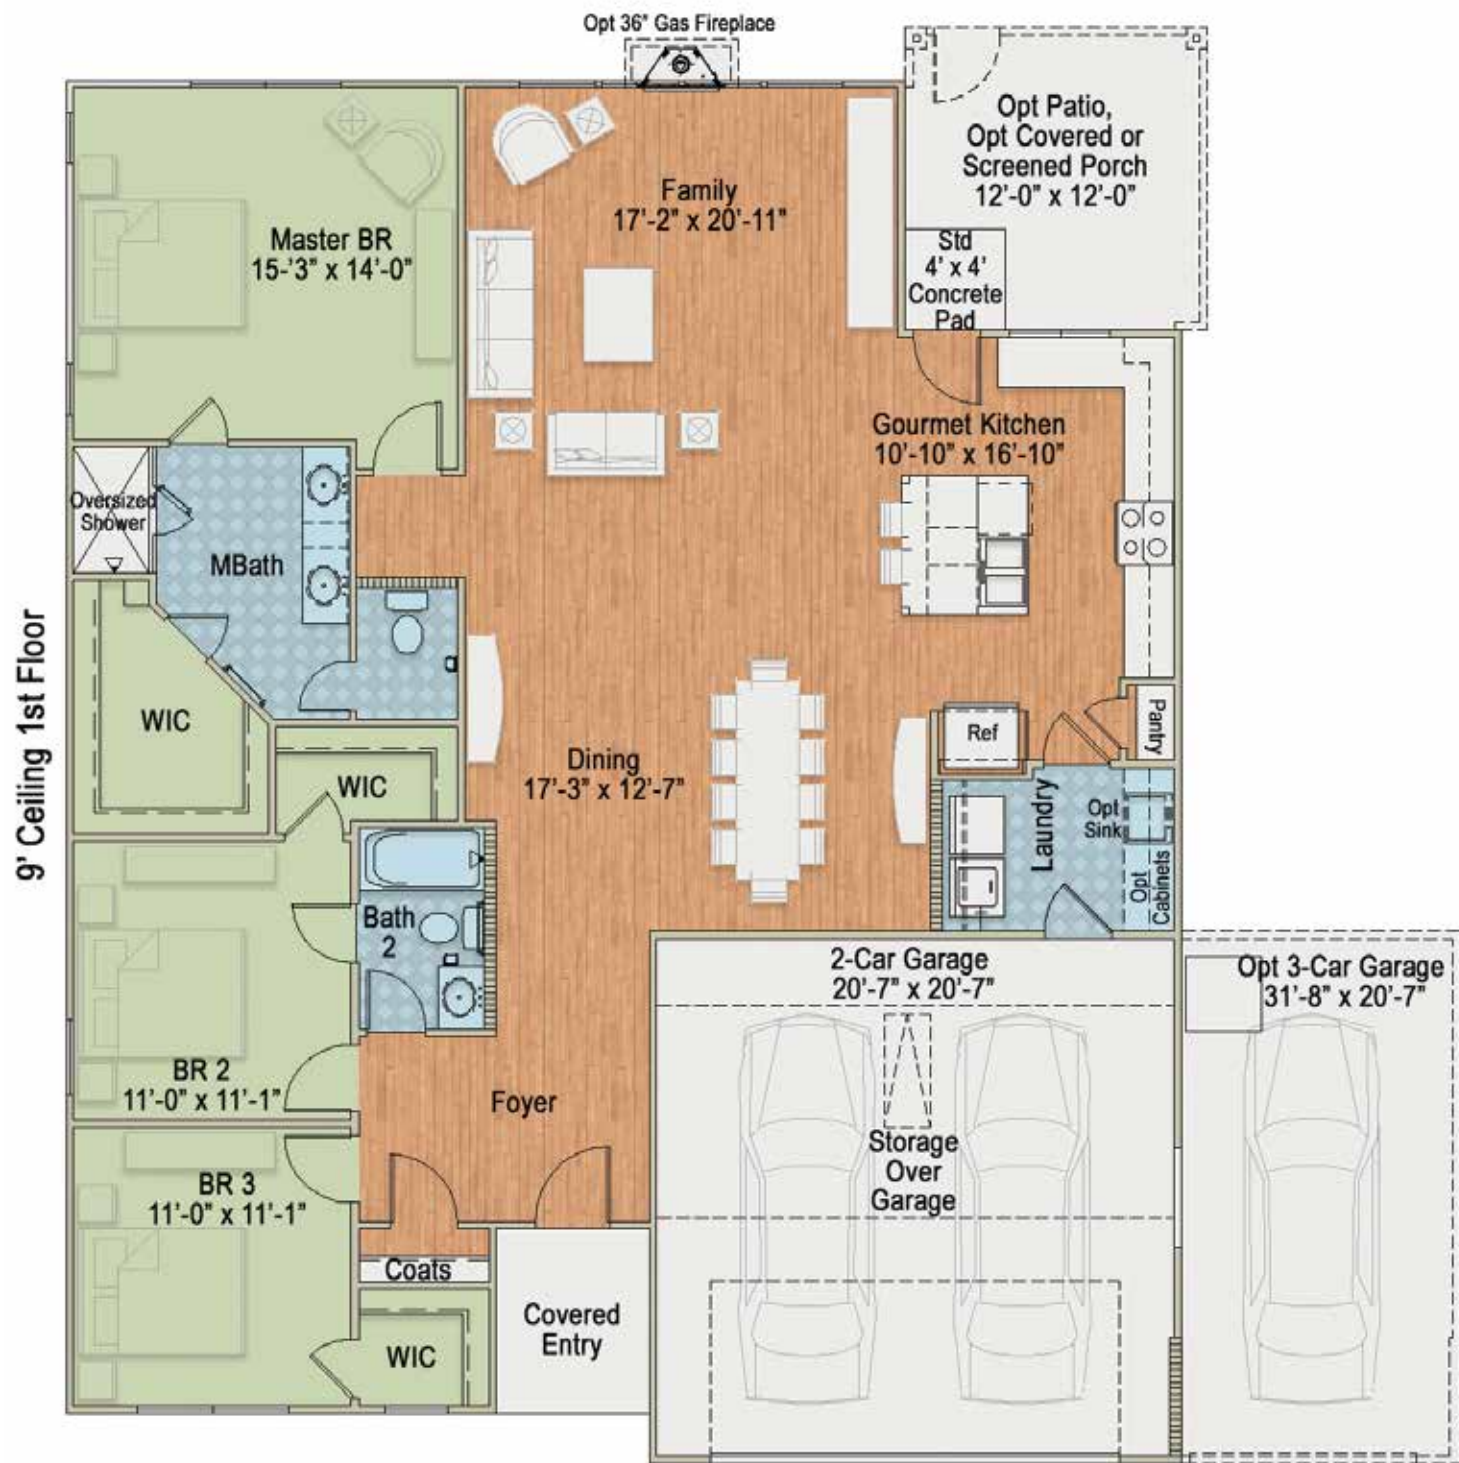

VICTORIAN
EXTERIOR DESIGN

GEORGIAN
EXTERIOR DESIGN

TRADITIONAL
EXTERIOR DESIGN

THE JORDAN

FROM OUR CLASSIC COLLECTION

COASTAL COTTAGE

EXTERIOR DESIGN

Additional exterior designs are available. See back panel for more information

 For more information call 919-249-7008 or visit E1Homes.com.

STANDARD FLOOR PLAN (NO 2ND FLOOR)
~1,800 SQUARE FEET

FIRST FLOOR

W/ OPTIONAL REC ROOM
~2,289 SQUARE FEET

W/ OPTIONAL BEDROOM #4
~2,289 SQUARE FEET

1ST FLOOR W/ STAIRCASE FOR 2ND FLOOR

SECOND FLOOR OPTIONS